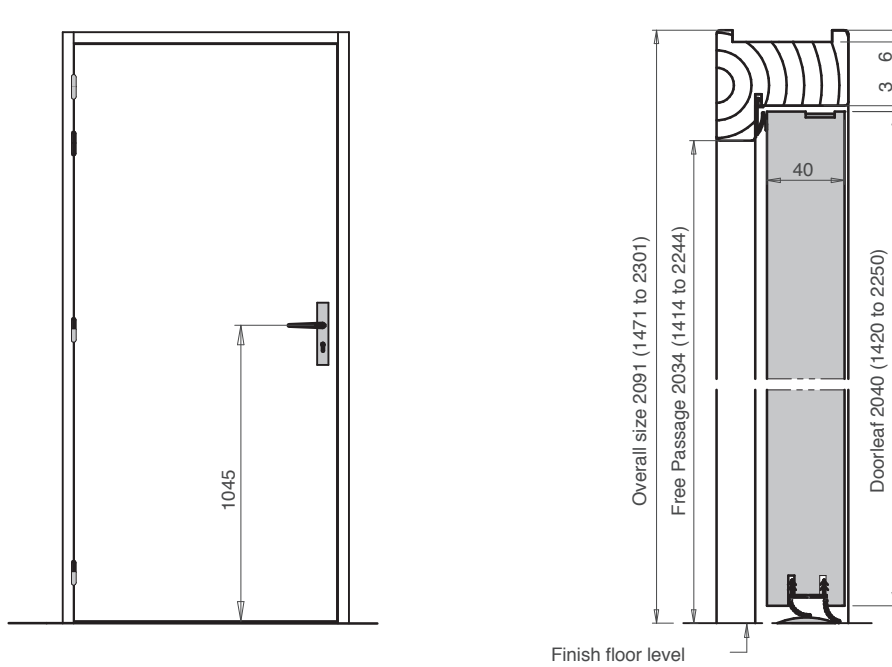

Smoke Seal (S_a Classification)
(EN 13501-2/ BS EN 1634-3)

400x300

Ø360

1200x200

1200x300

1200x400

750x200

750x200
700x200

750x200
500x200

1450x200

1650x200

CLUB 39 (single leaf)

TIMBER FIRE-RATED
AND ACOUSTIC DOORSETS

All sizes are in mm

Swiss threshold 35x20

Rw 39 dB

Swiss threshold 50x20

Rw 39 dB

Swiss threshold 67x27

Rw 39 dB

Pyramidal threshold 67x15

Rw 39 dB

Flat threshold 35x12

Rw 39 dB