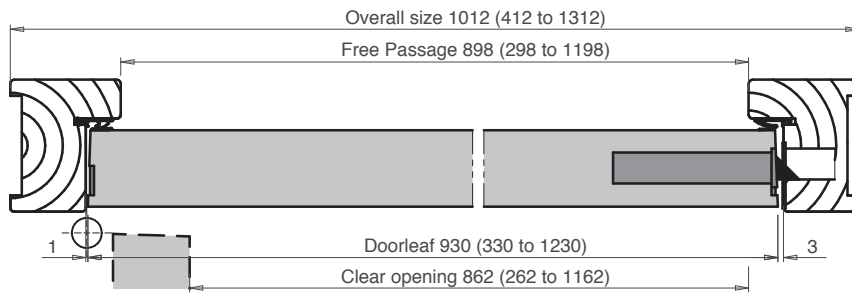

Smoke Seal (S_a Classification)
(EN 13501-2/ BS EN 1634-3)

400x300

Ø360

1200x200

1200x300

1200x400

750x200

750x200
700x200

750x200
500x200

1450x200

1650x200

CLUB 39 (single leaf)

TIMBER FIRE-RATED
AND ACOUSTIC DOORSETS

All sizes are in mm

Swiss threshold 35x20

Rw 39 dB