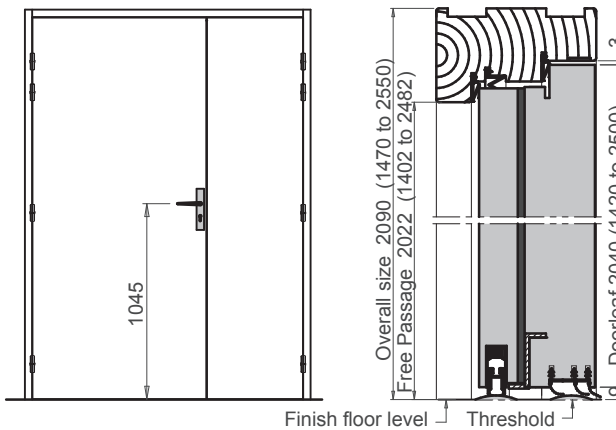

CHORUS 49 (single and double leaf)

TIMBER FIRE-RATED
AND ACOUSTIC DOORSETS

All sizes are in mm

Pyramidal threshold 95x15

Rw 48 dB

Mechanical drop seals

Rw 48 dB

Flat threshold 80x12

Rw 48 dB

Lip seal

Rw 48 dB

Flat threshold 80x12

Rw 48 dB

Pyramidal threshold 95x15

Rw 48 dB

www.huet-doors.co.uk