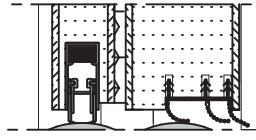

CHORUS 49 (single and double leaf)

TIMBER FIRE-RATED
AND ACOUSTIC DOORSETS

All sizes are in mm

Rw 48 dB

Rw 48 dB

Rw 48 dB

Lip seal

Rw 48 dB

Rw 48 dB

Rw 48 dB

www.huet-doors.co.uk