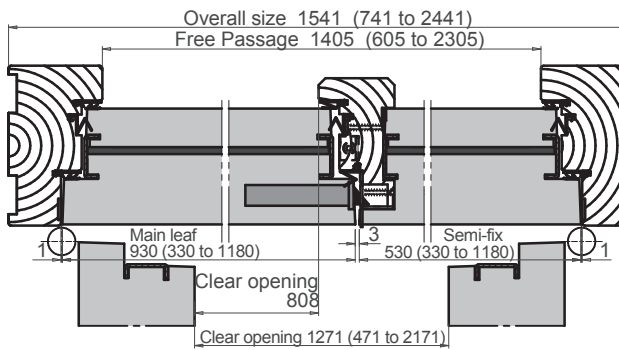

CHORUS 49 (single and double leaf)

TIMBER FIRE-RATED
AND ACOUSTIC DOORSETS

All sizes are in mm

Pyramidal threshold 95x15

Rw 48 dB

Mechanical drop seals

Rw 48 dB

Flat threshold 80x12

Rw 48 dB

Lip seal

Rw 48 dB

Flat threshold 80x12

Rw 48 dB

Pyramidal threshold 95x15

Rw 48 dB

www.huet-doors.co.uk