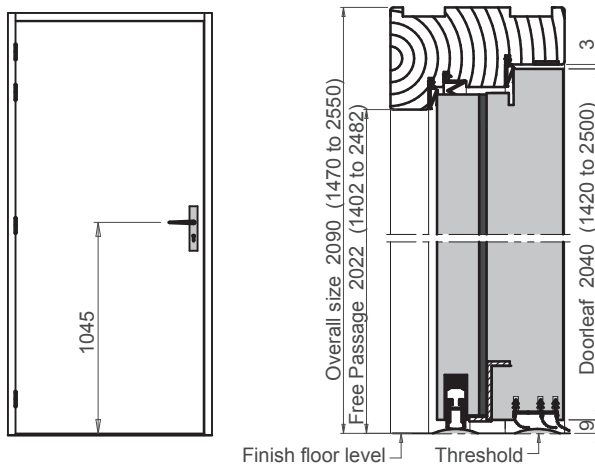

3c Stability*

Smoke Seal (S₃ Classification)
(EN 13501-2/BS EN 1634-3)

400x300

*Stability of the door leaf is an important factor, particularly in areas of temperature variance between rooms or between rooms and corridors. Any distortion of the door leaf will result in the seals not functioning correctly. With the inclusion of a minimum of 2 steel sheets and other materials, Huet door leaves offer less than 2mm of distortion. The result is a door leaf and seal which continues to perform even with wide temperature differences.

CHORUS 49 (single and double leaf)

TIMBER FIRE-RATED
AND ACOUSTIC DOORSETS

All sizes are in mm

Pyramidal threshold 95x15

Rw 48 dB

Mechanical drop seals

Rw 48 dB

Flat threshold 80x12

Rw 48 dB

Lip seal

Rw 48 dB

Flat threshold 80x12

Rw 48 dB

Pyramidal threshold 95x15

Rw 48 dB

www.huet-doors.co.uk