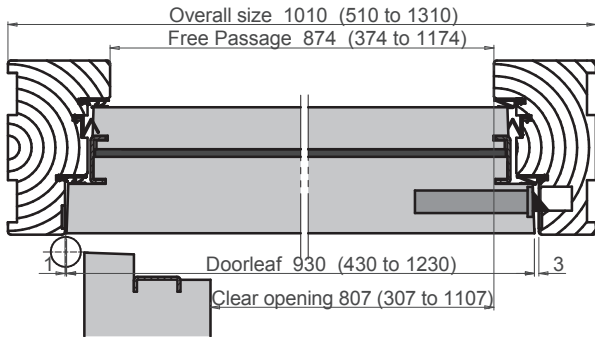

3c Stability*

Smoke Seal (S₃ Classification)
(EN 13501-2/BS EN 1634-3)

400x300

*Stability of the door leaf is an important factor, particularly in areas of temperature variance between rooms or between rooms and corridors. Any distortion of the door leaf will result in the seals not functioning correctly. With the inclusion of a minimum of 2 steel sheets and other materials, Huet door leaves offer less than 2mm of distortion. The result is a door leaf and seal which continues to perform even with wide temperature differences.

CHORUS 49 (single and double leaf)

TIMBER FIRE-RATED
AND ACOUSTIC DOORSETS

All sizes are in mm

Pyramidal threshold 95x15

Rw 48 dB

Mechanical drop seals

Rw 48 dB

Flat threshold 80x12

Rw 48 dB

Lip seal

Rw 48 dB

Flat threshold 80x12

Rw 48 dB

Pyramidal threshold 95x15

Rw 48 dB

www.huet-doors.co.uk