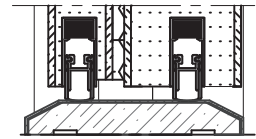

Pyramidal threshold 95x15