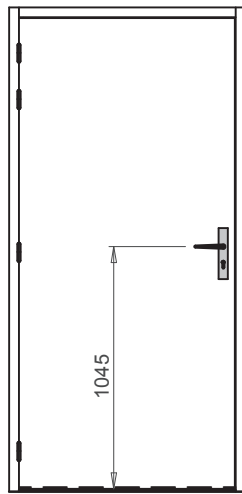

CHORUS 46 (single and double leaf)

TIMBER FIRE-RATED
AND ACOUSTIC DOORSETS

All sizes are in mm

Rw 46 dB

Rw 46 dB

Rw 46 dB

Rw 46 dB

Rw 46 dB

Rw 46 dB

Rw 46 dB

Rw 46 dB

Rw 46 dB

www.huet-doors.co.uk