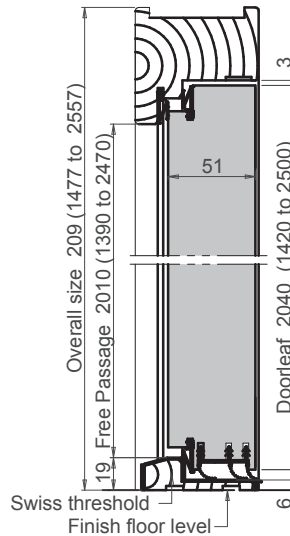

3c Stability*

Smoke Seal (S₃ Classification)
(EN 13501-2/BS EN 1634-3)

400x300

1200x200

1200x300

1200x400

*Stability of the door leaf is an important factor, particularly in areas of temperature variance between rooms or between rooms and corridors. Any distortion of the door leaf will result in the seals not functioning correctly. With the inclusion of a minimum of 2 steel sheets and other materials, Huet door leaves offer less than 2mm of distortion. The result is a door leaf and seal which continues to perform even with wide temperature differences.

CHORUS 46 (single and double leaf)

TIMBER FIRE-RATED
AND ACOUSTIC DOORSETS

All sizes are in mm

Swiss threshold 35x20

Rw 46 dB

Swiss threshold 50x20

Rw 46 dB

Swiss threshold 67x19

Rw 46 dB

Pyramidal threshold 67x15

Rw 46 dB

Flat threshold 35x12

Rw 46 dB

Lip seal

Rw 46 dB

Mechanical drop seal

Rw 46 dB

Flat threshold 35x12

Rw 46 dB

Pyramidal threshold 67x15

Rw 46 dB

www.huet-doors.co.uk