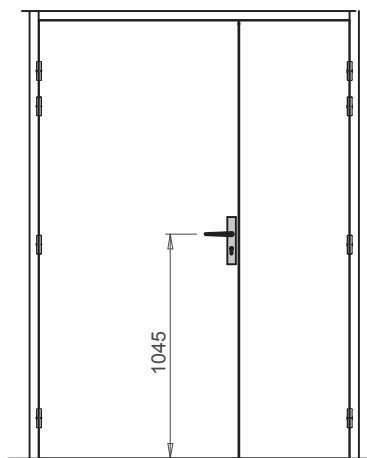

CHORUS 46 (single and double leaf)

TIMBER FIRE-RATED
AND ACOUSTIC DOORSETS

All sizes are in mm

Rw 46 dB

Rw 46 dB

Rw 46 dB

Rw 46 dB

Rw 46 dB

Rw 46 dB

Rw 46 dB

Rw 46 dB

Rw 46 dB

www.huet-doors.co.uk