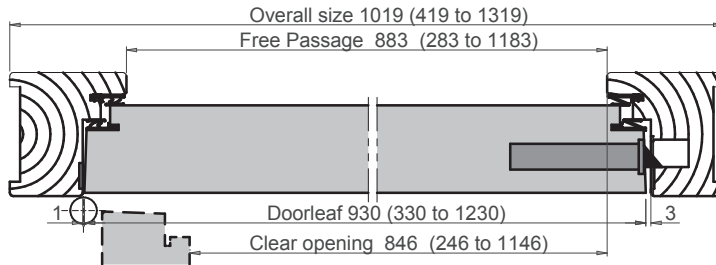

3c Stability*

Smoke Seal (S₃ Classification)
(EN 13501-2/BS EN 1634-3)

400x300

1200x200

1200x300

1200x400

*Stability of the door leaf is an important factor, particularly in areas of temperature variance between rooms or between rooms and corridors. Any distortion of the door leaf will result in the seals not functioning correctly. With the inclusion of a minimum of 2 steel sheets and other materials, Huet door leaves offer less than 2mm of distortion. The result is a door leaf and seal which continues to perform even with wide temperature differences.

CHORUS 46 (single and double leaf)

TIMBER FIRE-RATED
AND ACOUSTIC DOORSETS

All sizes are in mm

Swiss threshold 35x20

Rw 46 dB

Swiss threshold 50x20

Rw 46 dB

Swiss threshold 67x19