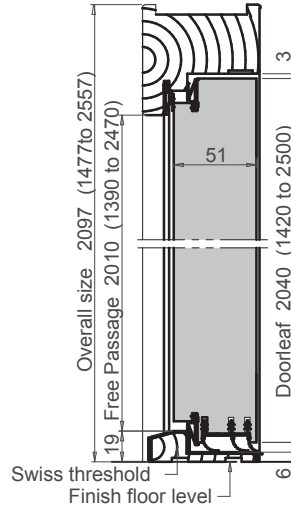

3c Stability*

Smoke Seal (S₃ Classification)
(EN 13501-2/BS EN 1634-3)

400x300

1200x200

1200x300

1200x400

*Stability of the door leaf is an important factor, particularly in areas of temperature variance between rooms or between rooms and corridors. Any distortion of the door leaf will result in the seals not functioning correctly. With the inclusion of a minimum of 2 steel sheets and other materials, Huet door leaves offer less than 2mm of distortion. The result is a door leaf and seal which continues to perform even with wide temperature differences.

CHORUS 46 (single and double leaf)

TIMBER FIRE-RATED
AND ACOUSTIC DOORSETS

All sizes are in mm

Swiss threshold 35x20

Rw 46 dB

Swiss threshold 50x20

Rw 46 dB

Swiss threshold 67x19

Rw 46 dB

Pyramidal threshold 67x15

Rw 46 dB

Flat threshold 35x12

Rw 46 dB

Lip seal

Rw 46 dB

Mechanical drop seal

Rw 46 dB

Flat threshold 35x12

Rw 46 dB

Pyramidal threshold 67x15

Rw 46 dB

www.huet-doors.co.uk