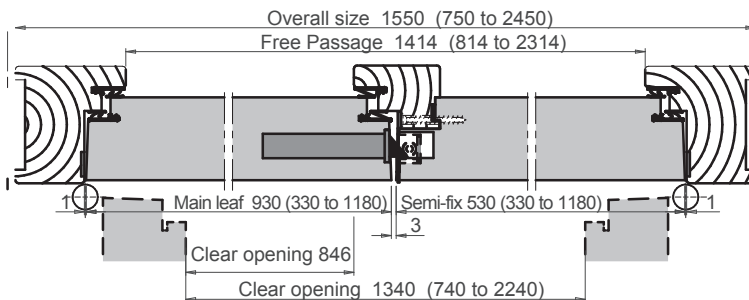

3c Stability*

Smoke Seal (S₃ Classification)
(EN 13501-2/BS EN 1634-3)

400x300

1200x200

1200x300

1200x400

*Stability of the door leaf is an important factor, particularly in areas of temperature variance between rooms or between rooms and corridors. Any distortion of the door leaf will result in the seals not functioning correctly. With the inclusion of a minimum of 2 steel sheets and other materials, Huet door leaves offer less than 2mm of distortion. The result is a door leaf and seal which continues to perform even with wide temperature differences.

CHORUS 46 (single and double leaf)

TIMBER FIRE-RATED
AND ACOUSTIC DOORSETS

All sizes are in mm

Swiss threshold 35x20

Rw 46 dB

Swiss threshold 50x20

Rw 46 dB

Swiss threshold 67x19