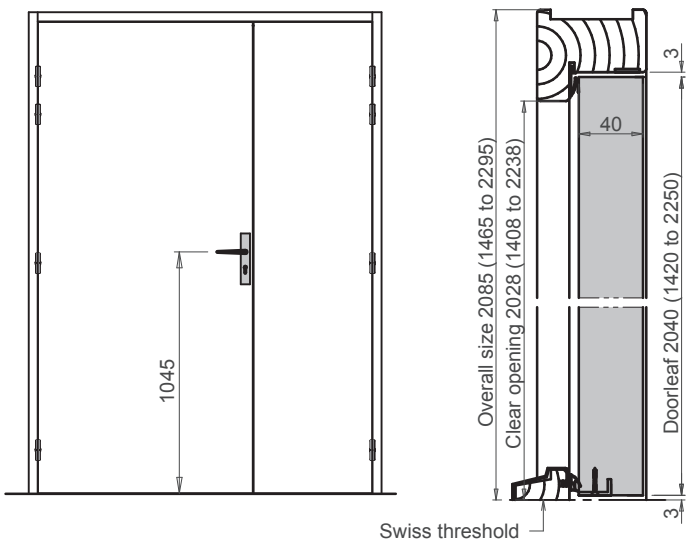

# CHORUS 42 (single and double leaf)

TIMBER FIRE-RATED AND ACOUSTIC DOORSETS

All sizes are in mm

Swiss threshold 35x20

Rw 42 dB

Swiss threshold 50x20

Rw 42 dB

Swiss threshold 67x27

Rw 42 dB

Pyramidal threshold 67x15

Rw 41 dB

Flat threshold 35x12

Rw 41 dB

Swiss threshold 67x19

Rw 41 dB

Mechanical drop seal