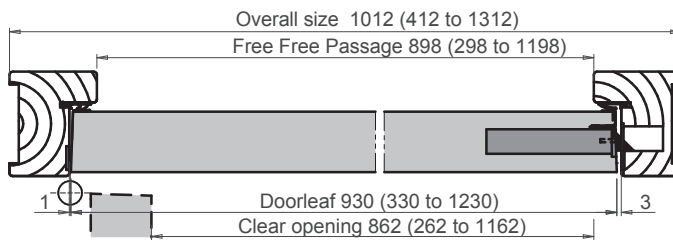

# CHORUS 42 (single and double leaf)

TIMBER FIRE-RATED AND ACOUSTIC DOORSETS

All sizes are in mm

Swiss threshold 35x20

Rw 42 dB

Swiss threshold 50x20

Rw 42 dB

Swiss threshold 67x27