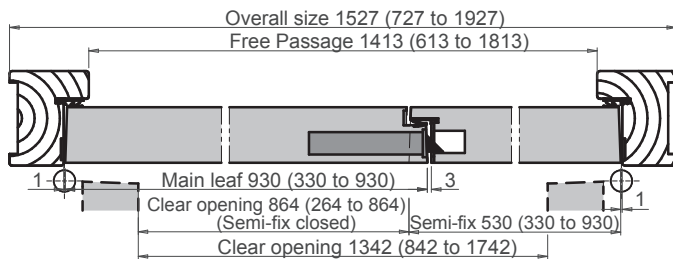

# CHORUS 42 (single and double leaf)

TIMBER FIRE-RATED AND ACOUSTIC DOORSETS

All sizes are in mm

Swiss threshold 35x20

Rw 42 dB

Swiss threshold 50x20

Rw 42 dB

Swiss threshold 67x27

Rw 42 dB

Pyramidal threshold 67x15

Rw 41 dB

Flat threshold 35x12

Rw 41 dB

Swiss threshold 67x19

Rw 41 dB

Mechanical drop seal