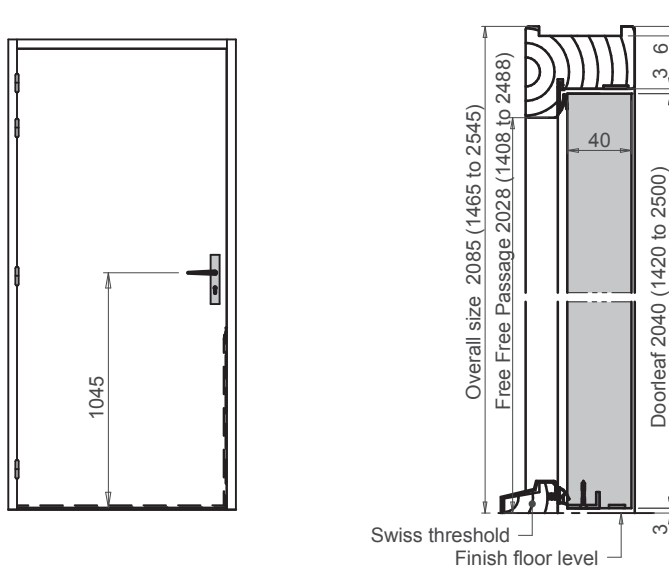

CHORUS 42 (single and double leaf)

TIMBER FIRE-RATED AND ACOUSTIC DOORSETS

All sizes are in mm

Rw 42 dB

Rw 42 dB